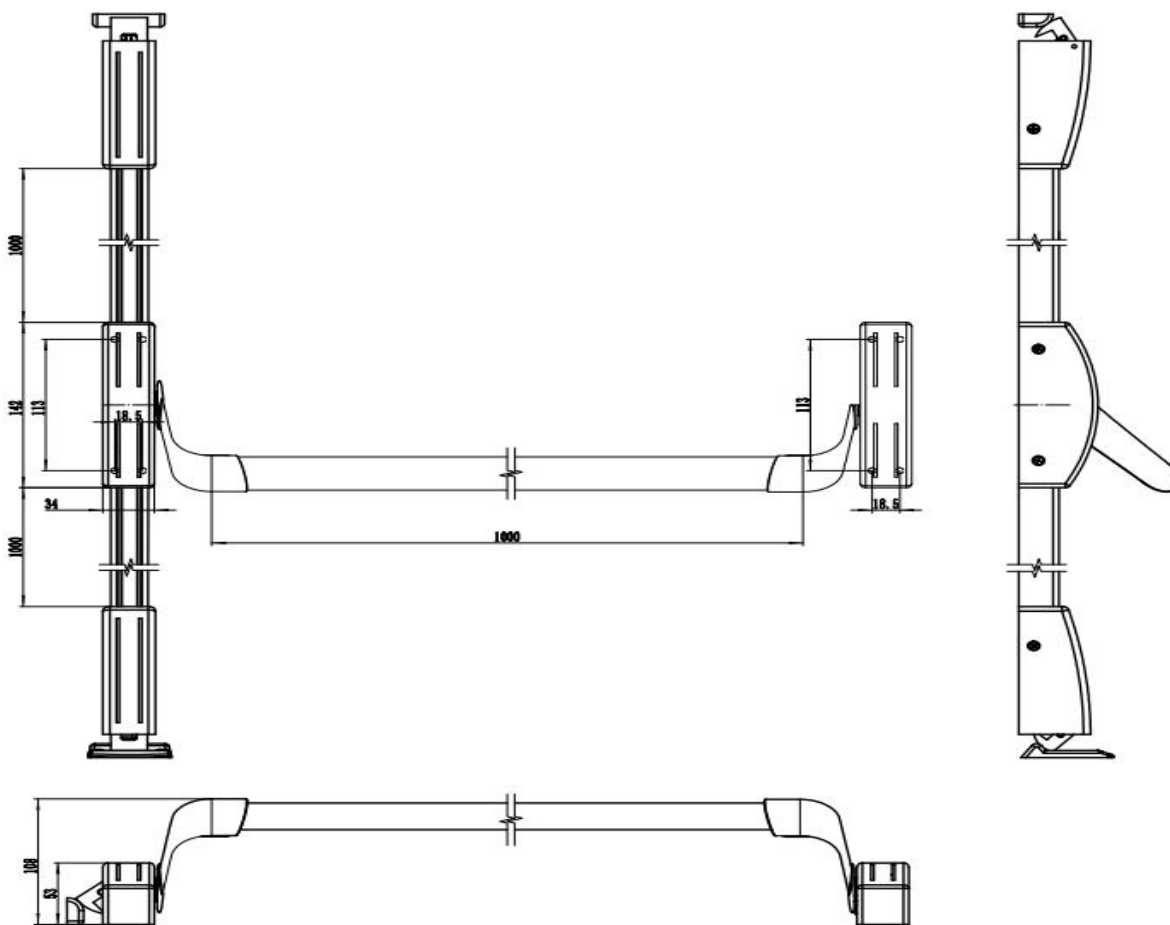

DHS332 SERIES **Vertical Type Panic Exit Devices**

STANDARD FEATURES

- **Material:** Metal body,Iron tube
- **Total Length:** 1000mm
- **Upper and lower tube length:** 1150mm
- **Bolt:** Metal die casting
- **Striker:** Zinc and Iron
- **Finish:** Metal painted
- **Lock Point:** 2
- **Security Latch :** Non
- **Door Height:** Standard max door height 2.24M
- **Color:** Painted optional
- **Warranty:** 3 Years
- **Life time:** 200,000 cycles

PRODUCT DIMENSIONS:

Note:Vertical type,Fixed with 008 and 012 outside trim lock