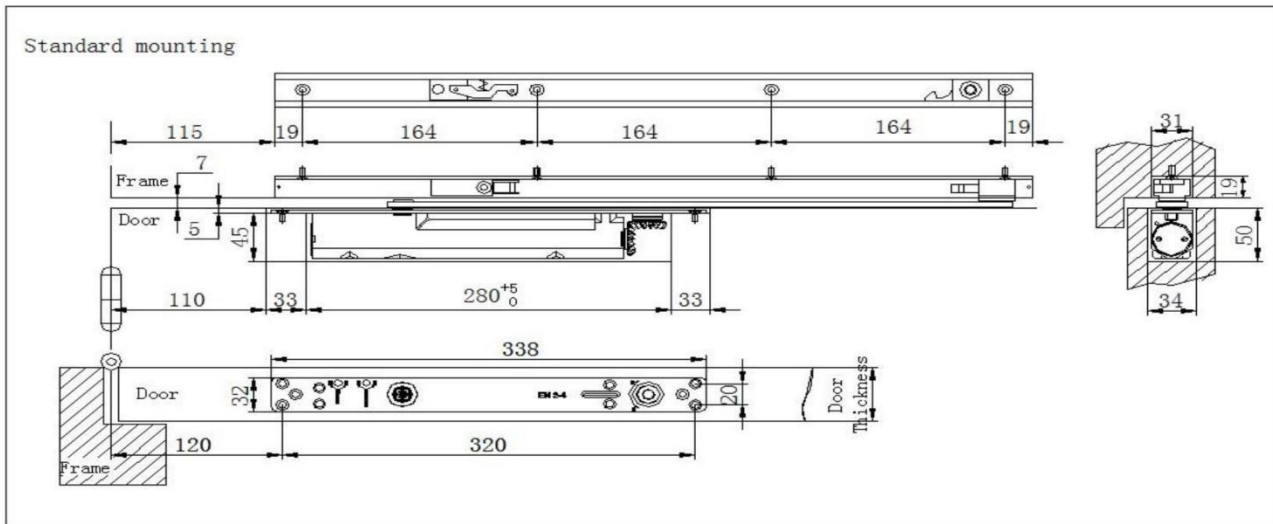

D70 SERIES Concealed Cam Action Size 2-4 Door Closers

STANDARD FEATURES

- **Certification:** UL Listed
- **Spring Power:** Adjustable Size 2-4
- **Durability:** 500,000 cycles above
- **Function:** Adjustable Closing speed
Adjustable Latching speed
- **Installation type:** Concealed with sliding track arm
- **Type:** Embedded
- **Max. Opening:** 120 °
- **Pressure relief valve:** Yes
- **Mechanism:** **Cam action**
- **Hand of door:** Non handed
- **Materials of Body:** Iron
- **Materials of guide rail**
and Main Arm: 6061, Steel
- **Materials of Spring :** 60Si2Mn
- **Backcheck:** NO
- **Delayed Action:** NO
- **Bearing:** Full complement bearings for long durability
- **Product Description:** Efficient cam and roller design
- **Finish:** Silver, Brown, White,Black, Others upon request.
- **Warranty:** 5 Years
- **Cross reference** DORMA TS 96

AVAILABLE INSTALLATION TYPE:

Model #	Spring power	Recommended Door Weight	Recommended Max. Door Leaf Width (mm)	Notes
D70	2-4	20-100 KGS	850-1100 mm	Slide track arm

*In case of unusually high or heavy doors, windy or draughty conditions, or special installations, a large power size of door closer should be used.

PRODUCT DIMENSIONS:

*Rapid decrease in opening force makes doors easy to open, yet provides maximum closing force at the latch.

D70 can be inverted to install the closer body in the frame.Invisible when door is closed.