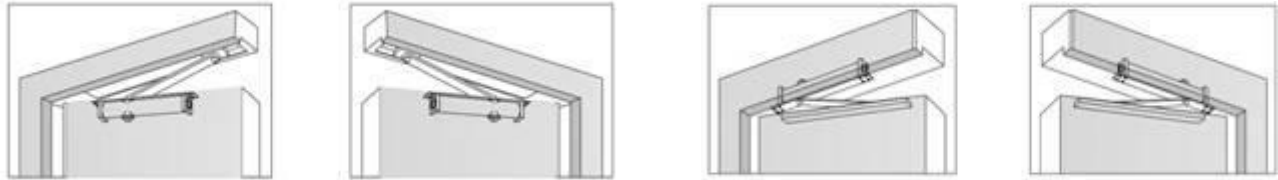

D70 SERIES Concealed Cam Action Size 2-4 Door Closers

STANDARD FEATURES

- **Certification:** UL Listed
- **Spring Power:** Adjustable Size 2-4
- **Durability:** 500,000 cycles above
- **Function:** Adjustable Closing speed
Adjustable Latching speed
- **Installation type:** Concealed with sliding track arm
- **Type:** Embedded
- **Max. Opening:** 120 °
- **Pressure relief valve:** Yes
- **Mechanism:** **Cam action**
- **Hand of door:** Non handed
- **Materials of Body:** Iron
- **Materials of guide rail**
and Main Arm: 6061, Steel
- **Materials of Spring :** 60Si2Mn
- **Backcheck:** NO
- **Delayed Action:** NO
- **Bearing:** Full complement bearings for long durability
- **Product Description:** Efficient cam and roller design
- **Finish:** Silver, Brown, White,Black, Others upon request.
- **Warranty:** 5 Years
- **Cross reference** DORMA TS 96

AVAILABLE INSTALLATION TYPE:

Model #	Spring power	Recommended Door Weight	Recommended Max. Door Leaf Width (mm)	Notes
D70	2-4	20-100 KGS	850-1100 mm	Slide track arm

*In case of unusually high or heavy doors, windy or draughty conditions, or special installations, a large power size of door closer should be used.

PRODUCT DIMENSIONS:

*Rapid decrease in opening force makes doors easy to open, yet provides maximum closing force at the latch.

D70 can be inverted to install the closer body in the frame.Invisible when door is closed.