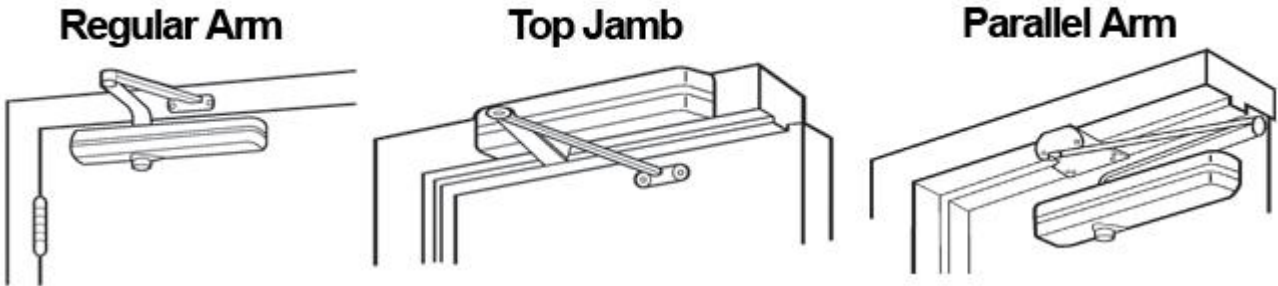

D404SERIES **EN4 Medium Duty Door Closers**

STANDARD FEATURES

- **Certification:** Non
- **Spring Power:** Fixed EN4
- **Durability:** 100,000 cycles above
- **Function:** Adjustable Closing speed
Adjustable Latching speed
- **Installation type:** Regular,Top Jamb,Parallel
- **Max. Opening:** 120 °
- **Arm Type:** Detachable
- **Mechanism Type:** Rack&Pinion
- **Hand of door:** Non handed
- **Materials of Body:** Die-cast Aluminum
- **Max Door Width:** 1100mm
- **Max Door Weight:** 85Kgs
- **Hold Open Optional:** Yes
- **Backcheck:** NO
- **Delayed Action:** NO
- **Power Adjustment Method:** By using different templates
- **Fitting Application:** Regular,Top Jamb,Parallel
- **Body Construction:** Heat-treated pinion and steel piston
- **Finish:** Silver, Brown, White,Black, Others upon request.
- **Suitable for:** Wooden door, Metal door, fire rated door
- **Warranty:** 3 Years

AVAILABLE INSTALLATION TYPE:

The 3 methods for installing over head door closers

Model #	Spring power	Recommended Door Weight	RecommendedMax. Door Leaf Width (mm)	Notes
D404	4#	60-85 KGS	1100mm	

PRODUCT DIMENSIONS: